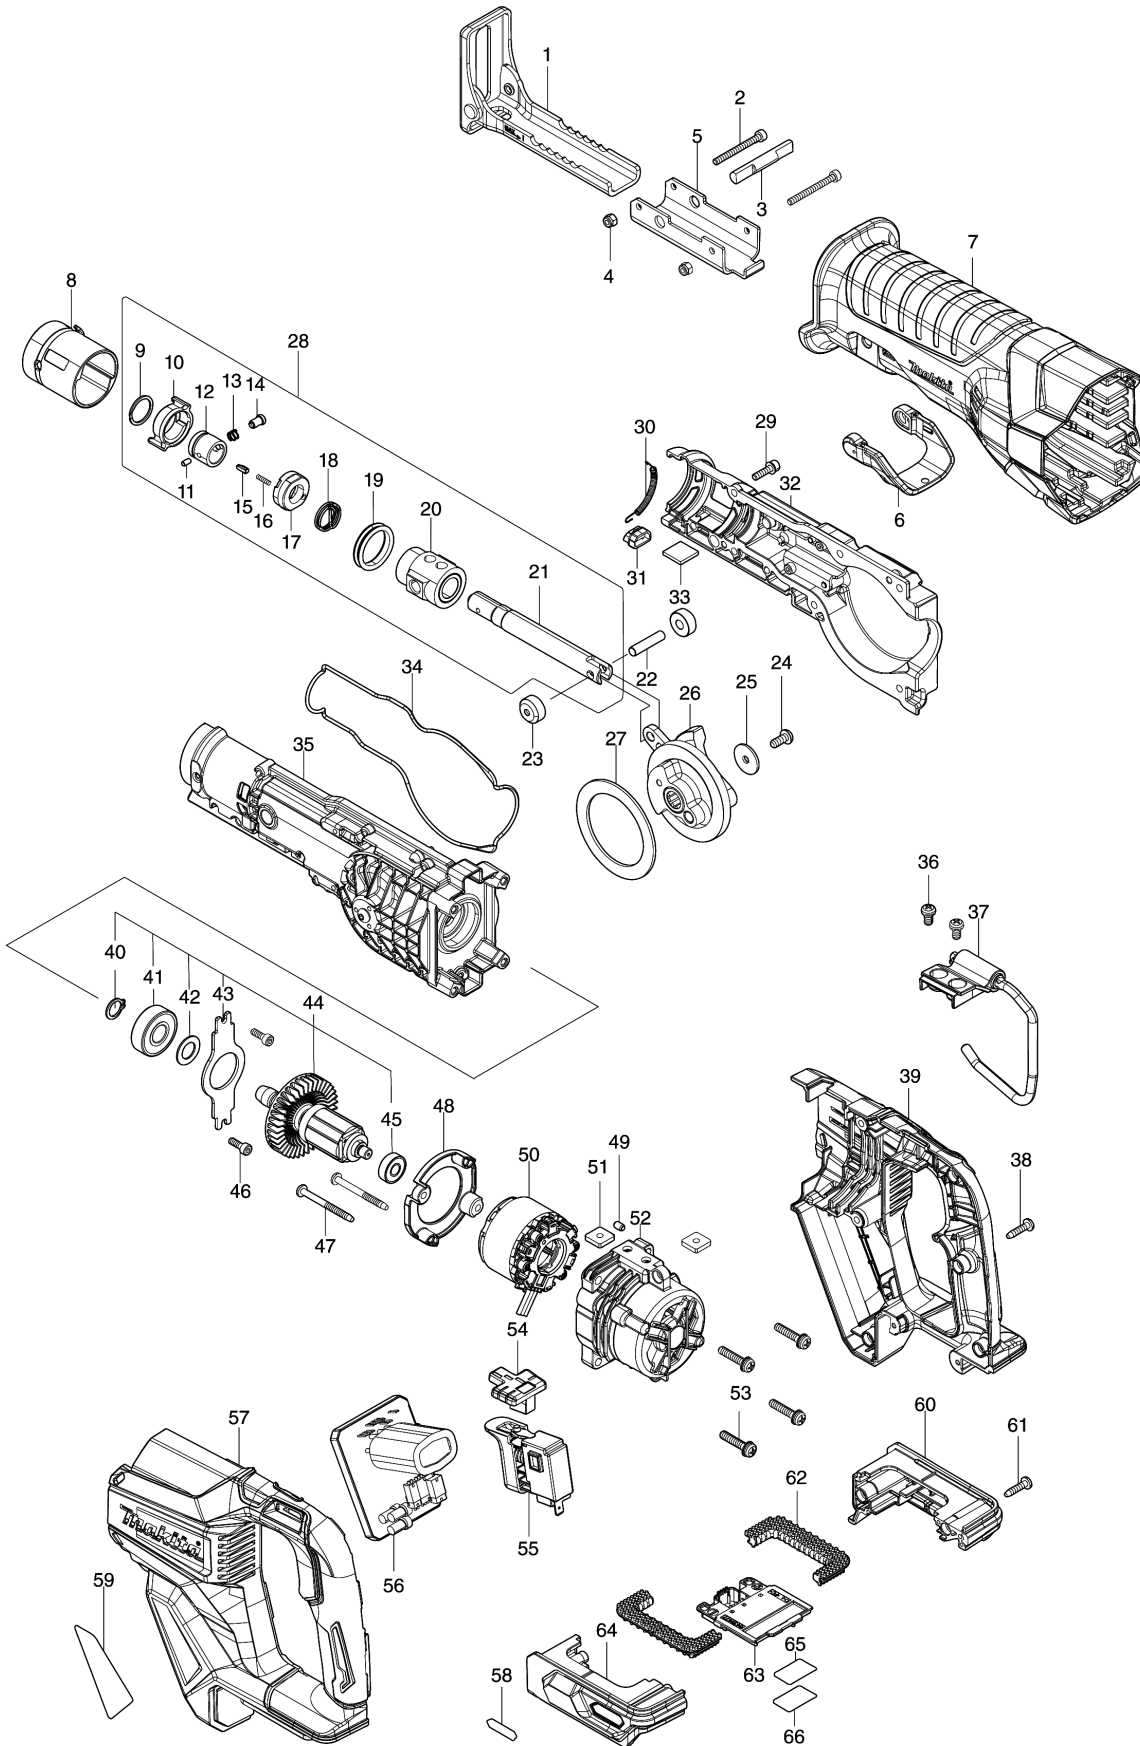

Model No. JR001G CORDLESS RECIPRO SAW

Model No.JR001G CORDLESS RECIPRO SAW

Item	Parts No.	Description	I/C	Qty	New/Old	Opt. 1	Opt. 2	Note
001	162739-4	SHOE		1				
002	265A78-8	HEX SOCKET HEAD BOLT M4X40		2				
003	326599-0	LOCK PIN		1				
004	252126-6	HEX. LOCK NUT M4-7		2				
005	347637-5	SHOE GUIDE PLATE		1				
006	459924-1	LOCK LEVER		1				
007	422542-8	INSULATION COVER		1				
008	459923-3	RELEASE DRUM		1				
009	257430-8	RETAINING RING(EXT)18		1				
010	310848-5	DRIVING SLEEVE		1				
011	268094-3	PIN 3		1				
012	327043-0	GUIDE SLEEVE		1	*			
012-1	327650-9	GUIDE SLEEVE	S	1				
013	234381-2	COMPRESSION SPRING 6		1				
014	256569-4	SHOULDER PIN 5		1				
015	310912-2	PUSH PIN		1				
016	232472-3	COMPRESSION SPRING 2		1				
017	458968-8	CONNECTING SLEEVE		1				
018	233594-2	TORSION SPRING 17		1				
019	422309-4	RUBBER RING 25		1				
020	140P52-6	SLIDER GUIDE COMPLETE		1				
C10	213174-0	X RING 14		1				
021	327154-1	SLIDER		1	*			
021-1	327652-5	SLDIER	S	1				
022	256945-2	PIN 6		1				
023	310991-0	ROLLER		2				
024	265374-8	H.S. BUTTON HEAD SCREW M5X12		1				
025	253462-3	FLAT WASHER 5		1				
026	140P53-4	GEAR COMPLETE		1				
027	253463-1	FLAT WASHER 51		1				
028	136224-3	SLIDER ASS'Y		1				
D10		INC. 9-21						
029	922128-3	HEX. SOCKET HEAD BOLT M4X16		6				
030	232583-4	TENSION SPRING 3		1				
031	620C32-5	LED CIRCUIT		1				
032	140P51-8	GEAR HOUSING R COMPLETE		1				
033	424858-7	FELT 16X16		1				
034	422541-0	SEAL RING		1				
035	140P50-0	GEAR HOUSING L COMPLETE		1				
036	911206-4	PAN HEAD SCREW M5X10		2				
037	127468-6	HOOK ASSEMBLY		1				

Please order the parts with part number.

Print Date 30/3/2020